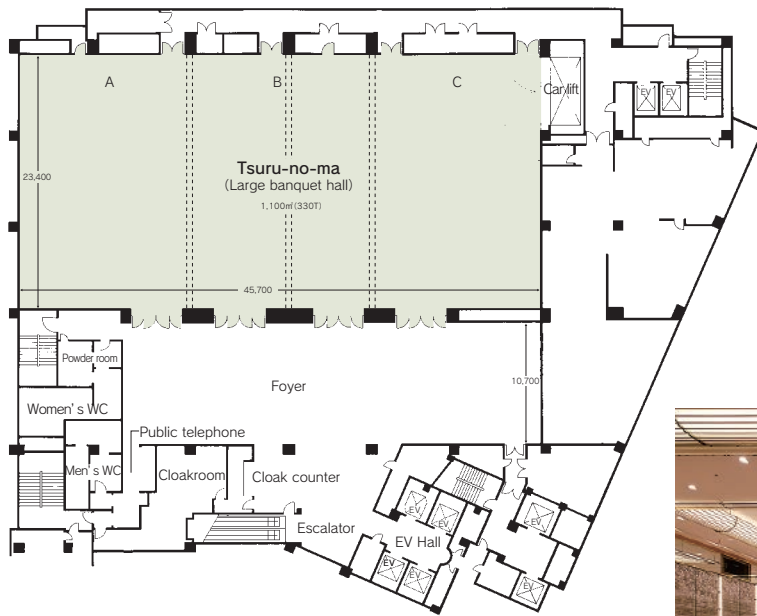

■ Restaurants/Cafés
 • European cuisine "La Plage": 42 seats
 • Sky lounge "Le Grand Chariot": 38 seats
 • Chinese cuisine "Toh-Lee": 100 seats
 • Main bar "Vol de Nuit": 29 seats
 • Grilled-dish restaurant "Icho": 19 seats
 • Japanese restaurant "Benkay": 132 seats
 • Buffet restaurant "The Garden House": 136 seats
 • Lobby lounge "Fountain": 48 seats

■ Parking
450 vehicles (pay)

■ Remarks
 None

■ Convention site

Site name	Floor	Area (㎡)	Width×Depth (m)(m)	Ceiling height (m)	Capacity (persons)					Remarks
					Fixed seats	School	Theater	Seated	Buffet	
Tsuru (entire room)	4	1,100	45.7×23.4	7.0	—	700	1,300	600	1,100	Car lift
Tsuru (A)	4	350	15.0×23.4	7.0	—	200	340	130	350	
Tsuru (B)	4	400	17.0×23.4	7.0	—	230	360	160	400	
Tsuru (C)	4	350	15.0×23.4	7.0	—	200	340	130	350	
Kujaku (entire room)	3	610	29.8×20.4	4.0	—	380	750	380	500	Car lift
Kujaku (A)	3	220	10.8×20.4	4.0	—	100	200	80	180	
Kujaku (B)	3	140	7.0×20.4	4.0	—	60	100	50	120	
Kujaku (C)	3	250	12.0×20.4	4.0	—	130	260	130	200	
Function room "La Grande Lumiere"	3	158	9.2×17.2	4.2	—	—	—	50	—	
Matsu	5	41	—	—	—	—	—	15	—	
Take	5	41	—	—	—	—	—	15	—	
Ume	5	33	—	—	—	—	—	12	—	
Tachibana	5	33	—	—	—	—	—	12	—	
Orchid room	5	70	—	—	—	—	—	30	35	

Width × Depth and the floor area may differ depending on the shape of the room.

Floor plan

■ 4F Tsuru-no-ma

Tsuru-no-ma

■ 3F Kujaku

Kujaku