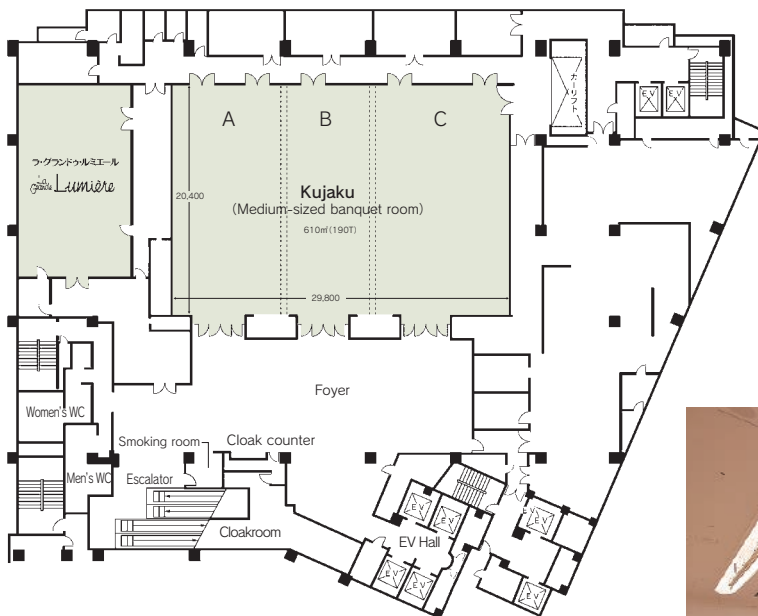

■ Hours
 9:00am~10:00pm

■ Date to start accepting reservation
 One year before the date of use

■ Accommodation
 • Double room: 84
 • Twin room: 128
 • Double room (Queen): 22
 • Other room: 19
 Total: 253 rooms (509 people)

■ Restaurants/Cafés
 • European cuisine "La Plage": 42 seats
 • Sky lounge "Le Grand Chariot": 38 seats
 • Chinese cuisine "Toh-Lee": 100 seats
 • Main bar "Vol de Nuit": 29 seats
 • Grilled-dish restaurant "Icho": 19 seats
 • Japanese restaurant "Benkay": 132 seats
 • Buffet restaurant "The Garden House": 136 seats
 • Lobby lounge "Fountain": 48 seats

■ Parking
450 vehicles (pay)

■ Remarks
 None

■ Convention site

Site name	Floor	Area (㎡)	Width×Depth (m)(m)	Ceiling height (m)	Capacity (persons)					Remarks
					Fixed seats	School	Theater	Seated	Buffet	
Tsuru (entire room)	4	1,100	45.7×23.4	7.0	—	700	1,300	600	1,100	Car lift
Tsuru (A)	4	350	15.0×23.4	7.0	—	200	340	130	350	
Tsuru (B)	4	400	17.0×23.4	7.0	—	230	360	160	400	
Tsuru (C)	4	350	15.0×23.4	7.0	—	200	340	130	350	
Kujaku (entire room)	3	610	29.8×20.4	4.0	—	380	750	380	500	Car lift
Kujaku (A)	3	220	10.8×20.4	4.0	—	100	200	80	180	
Kujaku (B)	3	140	7.0×20.4	4.0	—	60	100	50	120	
Kujaku (C)	3	250	12.0×20.4	4.0	—	130	260	130	200	
Function room "La Grande Lumiere"	3	158	9.2×17.2	4.2	—	—	—	50	—	
Matsu	5	41	—	—	—	—	—	15	—	
Take	5	41	—	—	—	—	—	15	—	
Ume	5	33	—	—	—	—	—	12	—	
Tachibana	5	33	—	—	—	—	—	12	—	
Orchid room	5	70	—	—	—	—	—	30	35	

Width × Depth and the floor area may differ depending on the shape of the room.

Floor plan

■ 4F Tsuru-no-ma

Tsuru-no-ma

■ 3F Kujaku

Kujaku