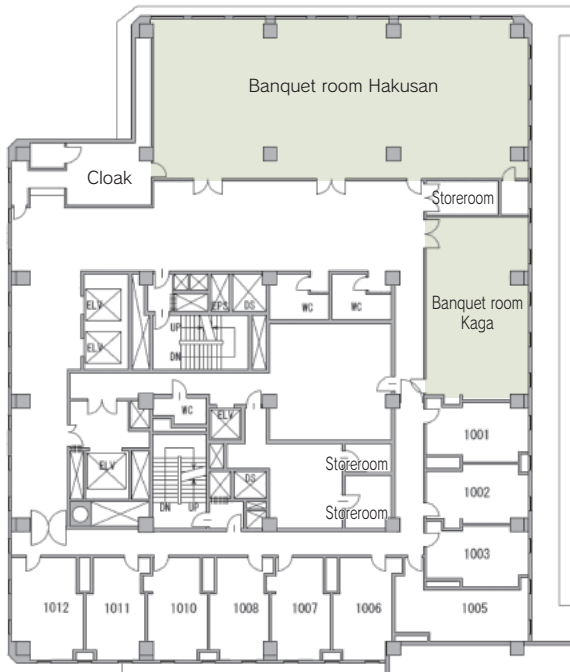

■ Traffic access
 10-min walk from JR Kanazawa Station, Kenrokuen Exit (East exit)

■ Hours
 9:00am~10:00pm

■ Date to start accepting reservation
 At any time

■ Accommodation
 • Single room: 40
 • Twin room: 46
 • Double room: 8
 • Other room: 7
 Total 101 rooms (162 people)

■ Restaurants/Cafés
 • All Day Dining "Kenroku" ...66seats
 • Sichuan Cuisine "Hoh-Oh" ...76seats
 • Lobby Lounge "Le Ciel" ...20seats

■ Parking
620 vehicles (pay)

■ Remarks
 None

■ Convention site

Site name	Floor	Area (㎡)	Width×Depth (m) (m)	Ceiling height (m)	Capacity (persons)					Remarks
					Fixed seats	School	Theater	Seated	Buffet	
Top of Kanazawa (entire room)	18	308	28.0×11.0	3.5	—	180	300	250	300	
Top of Kanazawa (3/4)	18	231	21.0×11.0	3.5	—	120	200	160	200	
Top of Kanazawa (2/4)	18	154	14.0×11.0	3.5	—	90	150	100	130	
Top of Kanazawa (1/4)	18	77	7.0×11.0	3.5	—	40	60	40	60	
Hakusan (open)	10	264	21.0×14.0	2.3	—	140	200	140	230	
Hakusan (entire room)	10	189	21.0× 9.0	2.3	—	100	120	100	150	
Hakusan (2/3)	10	117	13.0× 9.0	2.3	—	60	70	60	100	
Hakusan (1/3)	10	72	8.0× 9.0	2.3	—	30	40	30	40	
Kaga	10	50	10.0× 5.0	2.4	—	30	40	30	40	

Width × Depth and the floor area may differ depending on the shape of the room.

Floor plan

10F

Hakusan

18F

Top of Kanazawa

Top of Kanazawa