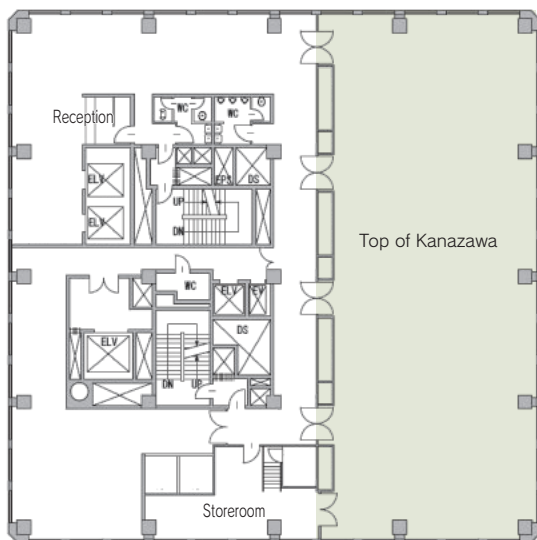

■ Restaurants/Cafés
 • All Day Dining "Kenroku" ...66seats
 • Sichuan Cuisine "Hoh-Oh" ...76seats
 • Lobby Lounge "Le Ciel" ...20seats

■ Parking
620 vehicles (pay)

■ Remarks
 None

■ Convention site

Site name	Floor	Area (㎡)	Width×Depth (m) (m)	Ceiling height (m)	Capacity (persons)					Remarks
					Fixed seats	School	Theater	Seated	Buffet	
Top of Kanazawa (entire room)	18	308	28.0×11.0	3.5	—	180	300	250	300	
Top of Kanazawa (3/4)	18	231	21.0×11.0	3.5	—	120	200	160	200	
Top of Kanazawa (2/4)	18	154	14.0×11.0	3.5	—	90	150	100	130	
Top of Kanazawa (1/4)	18	77	7.0×11.0	3.5	—	40	60	40	60	
Hakusan (open)	10	264	21.0×14.0	2.3	—	140	200	140	230	
Hakusan (entire room)	10	189	21.0× 9.0	2.3	—	100	120	100	150	
Hakusan (2/3)	10	117	13.0× 9.0	2.3	—	60	70	60	100	
Hakusan (1/3)	10	72	8.0× 9.0	2.3	—	30	40	30	40	
Kaga	10	50	10.0× 5.0	2.4	—	30	40	30	40	

Width × Depth and the floor area may differ depending on the shape of the room.

Floor plan

10F

Hakusan

18F

Top of Kanazawa

Top of Kanazawa