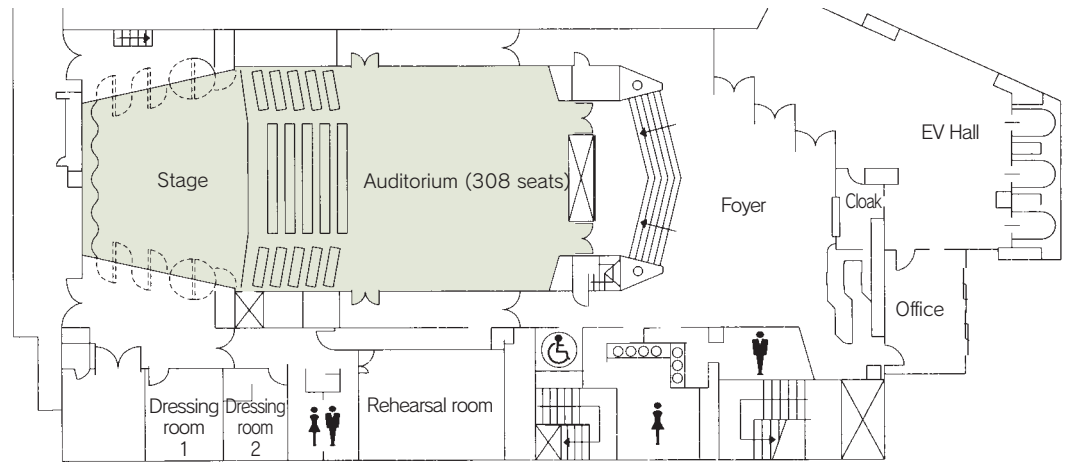

## Floor plan

### ■ Porte Kanazawa 6F

■ Number of seats  
**308** seats (Hall)

■ Traffic access  
 2-min walk from JR Kanazawa Station, Kenrokuen Exit (East exit)

■ Hours  
 9:00am~10:00pm  
 2nd and 4th Wednesday  
 (the following day when Wednesday is a holiday)  
 Year-end and New Year's holidays (Dec. 29~Jan. 3)  
 Closed due to large-scale renovation  
 (Dec. 1, 2020 ~ Aug. 31, 2021)

### ■ Convention site

Site name	Floor	Area (㎡)	Width×Depth (m) (m)	Ceiling height (m)	Capacity (persons)				Remarks	
					Fixed seats	School	Theater	Seated		Buffet
Hall	6	1,033	11.46×8.15	—	308	—	—	—	—	
Dressing room 1	6	22	—	—	—	—	—	—	—	
Dressing room 2	6	18	—	—	—	—	—	—	—	
Rehearsal room	6	44	—	—	—	—	—	—	—	

Width × Depth and the floor area may differ depending on the shape of the room.