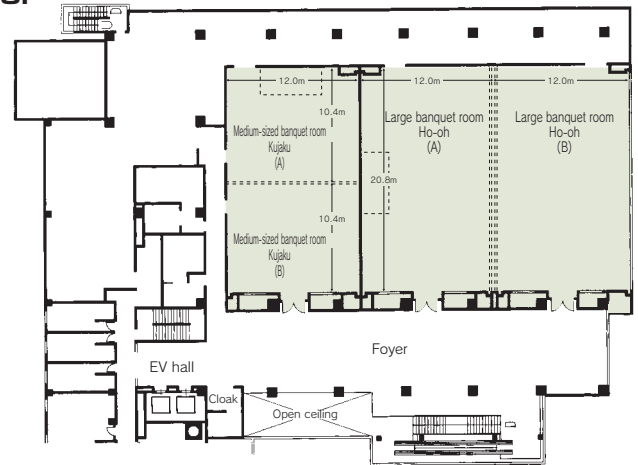

■ Hours
 9:00am~9:00pm

■ Date to start accepting reservation
 At any time

■ Accommodation
 • Single room: 34
 • Twin room: 40
 • Other room: 6
 Total 80 rooms (131 people)

■ Restaurants/Cafés
 • Restaurant "IBIS": 70 seats
 • Bar "10&10": 30 seats
 • Lobby lounge: 44 seats
 • Japanese Restaurant "Hakubaitei": 60 seats

■ Parking
46 vehicles (pay)

■ Remarks
 Internet available in all rooms

Floor plan

■ 3F

■ Convention site

Site name	Floor	Area (㎡)	Width×Depth (m) (m)	Ceiling height (m)	Capacity (persons)					Remarks
					Fixed seats	School	Theater	Seated	Buffet	
Ho-oh (entire room)	3	460	20.8×24.0	4.0	—	300	500	300	400	
Ho-oh (1/2)	3	225	20.8×12.0	4.0	—	150	300	132	180	
Kujaku (entire room)	3	225	20.8×12.0	2.8	—	150	300	132	150	
Kujaku (1/2)	3	110	10.4×12.0	2.8	—	60	100	60	60	
Nishiki (entire room)	2	50	—	—	—	27	50	27	30	
Izumi (entire room)	2	50	—	—	—	27	50	27	30	
Yayoi (entire room)	2	50	—	—	—	27	50	27	30	

Width × Depth and the floor area may differ depending on the shape of the room.