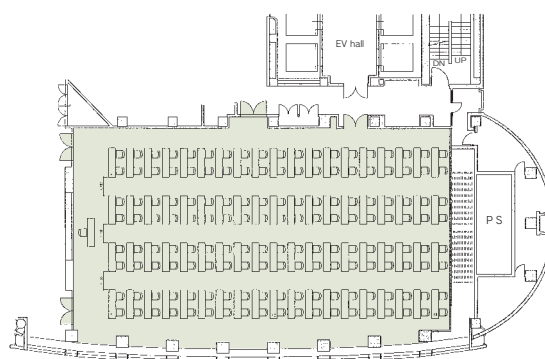

■ Accommodation
 None

■ Restaurants/Cafés
 • Café "Mori" : 62 seats
 • Restaurant "Hokuto" : 84 seats
 • Jojoen Kanazawa: 99 seats

■ Parking
 Provided (pay)

■ Remarks
 None

Floor plan

■ 17F

■ 20F

■ Convention site

Site name	Floor	Area (㎡)	Width×Depth (m) (m)	Ceiling height (m)	Capacity (persons)					Remarks
					Fixed seats	School	Theater	Seated	Buffet	
Hokkoku Shimbun Bldg. 20F Hall	20	330	24.0×13.8	3.6	—	160	300	—	—	Equipped with a projector, internet available
Hall 201	20	102	9.6×10.6	3.6	—	56	80	—	—	
Hall 202	20	69	6.4×10.7	3.6	—	24	45	—	—	
Hall 203	20	85	8.0×10.6	3.6	—	36	60	—	—	
Meeting room 172	17	150	13.0×11.5	2.6	—	60	120	—	—	Provided with a projector

Width × Depth and the floor area may differ depending on the shape of the room.