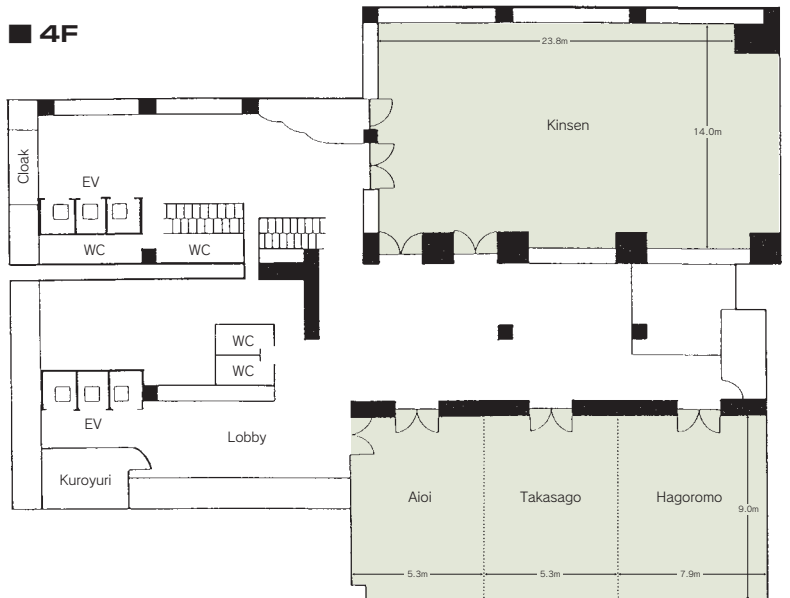

■Parking
52 vehicles (pay)

■Remarks
 None

Lobby

4F Lobby

■Convention site

Site name	Floor	Area (㎡)	Width×Depth (m) (m)	Ceiling height (m)	Capacity (persons)					Remarks
					Fixed seats	School	Theater	Seated	Buffet	
Kinsen	4	334	23.8×14.0	4.2	—	200	400	200	350	
Kinsen, Lobby	4	512	—	2.4 (Lobby)	—	—	—	—	450	
Kinsen, Lobby, Hagoromo, Takasago, Aioi	4	690	—	2.4 (Lobby)	—	—	—	—	600	
Ginsen	5	256	19.7×13.0	4.1	—	170	300	150	250	
Hagoromo	4	71	7.9× 9.0	2.4	—	30	40	30	30	
Takasago	4	48	5.3× 9.0	2.4	—	20	30	20	20	
Aioi	4	48	5.3× 9.0	2.4	—	20	30	20	20	
Hagoromo/ Takasago	4	125	13.9× 9.0	2.4	—	60	90	60	70	
Takasago/ Aioi	4	101	11.2× 9.0	2.4	—	50	70	50	60	
Hagoromo/ Takasago/ Aioi	4	178	19.8× 9.0	2.4	—	100	150	70	120	
Palazzo	3	230	21.5×10.7	4.0 (Partial)	—	100	180	120	150	
Hakusen (Japanese-style room)	2	83	14.8× 5.6	2.4	—	—	—	50	—	

Width × Depth and the floor area may differ depending on the shape of the room.

Floor plan

Kinsen

Hagoromo/ Takasago/ Aioi

3F

Ginsen

4F

5F