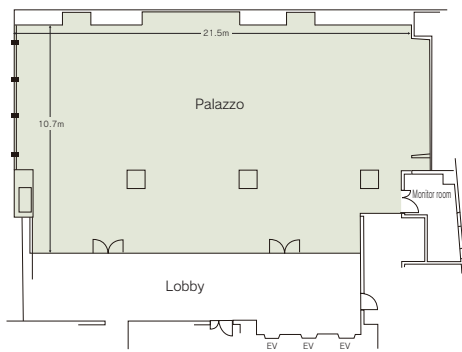

■Parking
52 vehicles (pay)

■Remarks
 None

Lobby

4F Lobby

■Convention site

Site name	Floor	Area (㎡)	Width×Depth (m) (m)	Ceiling height (m)	Capacity (persons)					Remarks
					Fixed seats	School	Theater	Seated	Buffet	
Kinsen	4	334	23.8×14.0	4.2	—	200	400	200	350	
Kinsen, Lobby	4	512	—	2.4 (Lobby)	—	—	—	—	450	
Kinsen, Lobby, Hagoromo, Takasago, Aioi	4	690	—	2.4 (Lobby)	—	—	—	—	600	
Ginsen	5	256	19.7×13.0	4.1	—	170	300	150	250	
Hagoromo	4	71	7.9× 9.0	2.4	—	30	40	30	30	
Takasago	4	48	5.3× 9.0	2.4	—	20	30	20	20	
Aioi	4	48	5.3× 9.0	2.4	—	20	30	20	20	
Hagoromo/ Takasago	4	125	13.9× 9.0	2.4	—	60	90	60	70	
Takasago/ Aioi	4	101	11.2× 9.0	2.4	—	50	70	50	60	
Hagoromo/ Takasago/ Aioi	4	178	19.8× 9.0	2.4	—	100	150	70	120	
Palazzo	3	230	21.5×10.7	4.0 (Partial)	—	100	180	120	150	
Hakusen (Japanese-style room)	2	83	14.8× 5.6	2.4	—	—	—	50	—	

Width × Depth and the floor area may differ depending on the shape of the room.

Floor plan

Kinsen

Hagoromo/ Takasago/ Aioi

3F

Ginsen

4F

5F