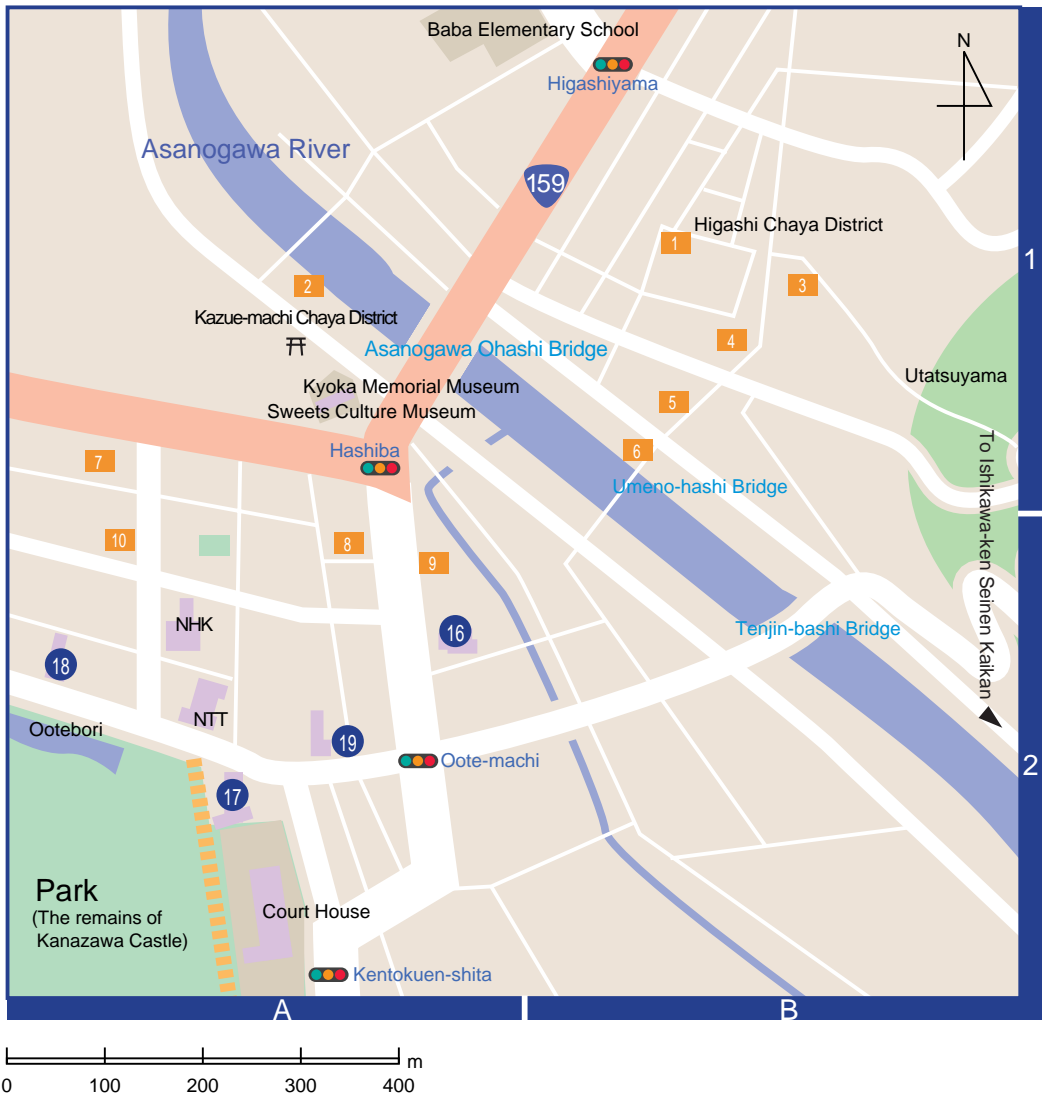

# Oote-machi / Hashiba-cho Area Map

## INDEX

Convention Facilities		Accommodations	
16	Kanazawa Citymonde Hotel	1	Yohgetsu
17	Kanazawa Hakuchoro Hotel	2	Kizuya Ryokan
18	KKR Hotel Kanazawa	3	Yamano-o
19	Kanazawa Yomiuri Kaikan	4	Yamamori Ryokan
		5	Ginmatsu
		6	Toyo
		7	Nakayasu Ryokan
		8	Ryouri Ryokan Matsumoto
		9	Kinjorou
		10	Ryokan Yamamuro
		16	Kanazawa City Monde Hotel
		17	Kanazawa Hakuchoro Hotel
		18	KKR Hotel Kanazawa